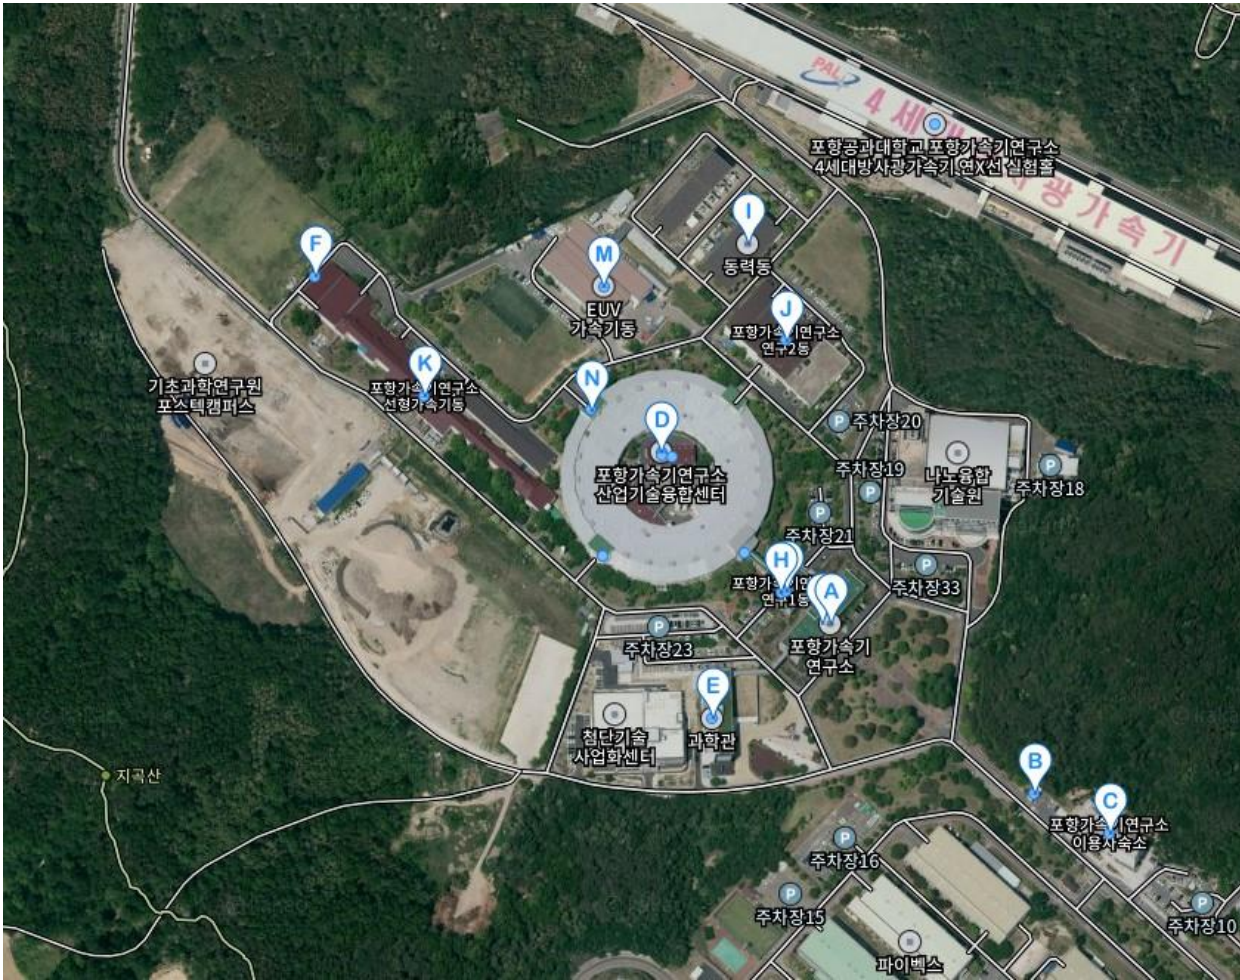

A: PAL Main Building, B: PAL Main Gate, C: PAL Guest House, E: ISBA23 School Site (Science Hall)

Guest Room Check-in Site: C (PAL Guest House), But you have to pick up your key from B (PAL main gate) after 6 PM.

School Registration Site: E (Science Hall, 1st Floor, next to coffee shop)

Registration will be started from 5 PM ~ 7 PM on August 2nd, from 8 AM on August 3rd.

A: PAL Main Building, B: PAL Main Gate, C: PAL Guest House, E: ISBA23 School Site (Science Hall)

Guest Room Check-in Site: C (PAL Guest House), But you have to pick up your key from B (PAL main gate) after 6 PM.

School Registration Site: E (Science Hall, 1st Floor, next to coffee shop)

Registration will be started from 5 PM ~ 7 PM on August 2nd, from 8 AM on August 3rd.

C: PAL Guest House

C: PAL Guest House, D: CVS Store GS25, Restaurant, Burger King, E: CVS Store E-Mart24

You can buy some needed things and foods from CVS stores (GS25 and E-Mart24). Next to GS25, there are a restaurant and a Burger King.