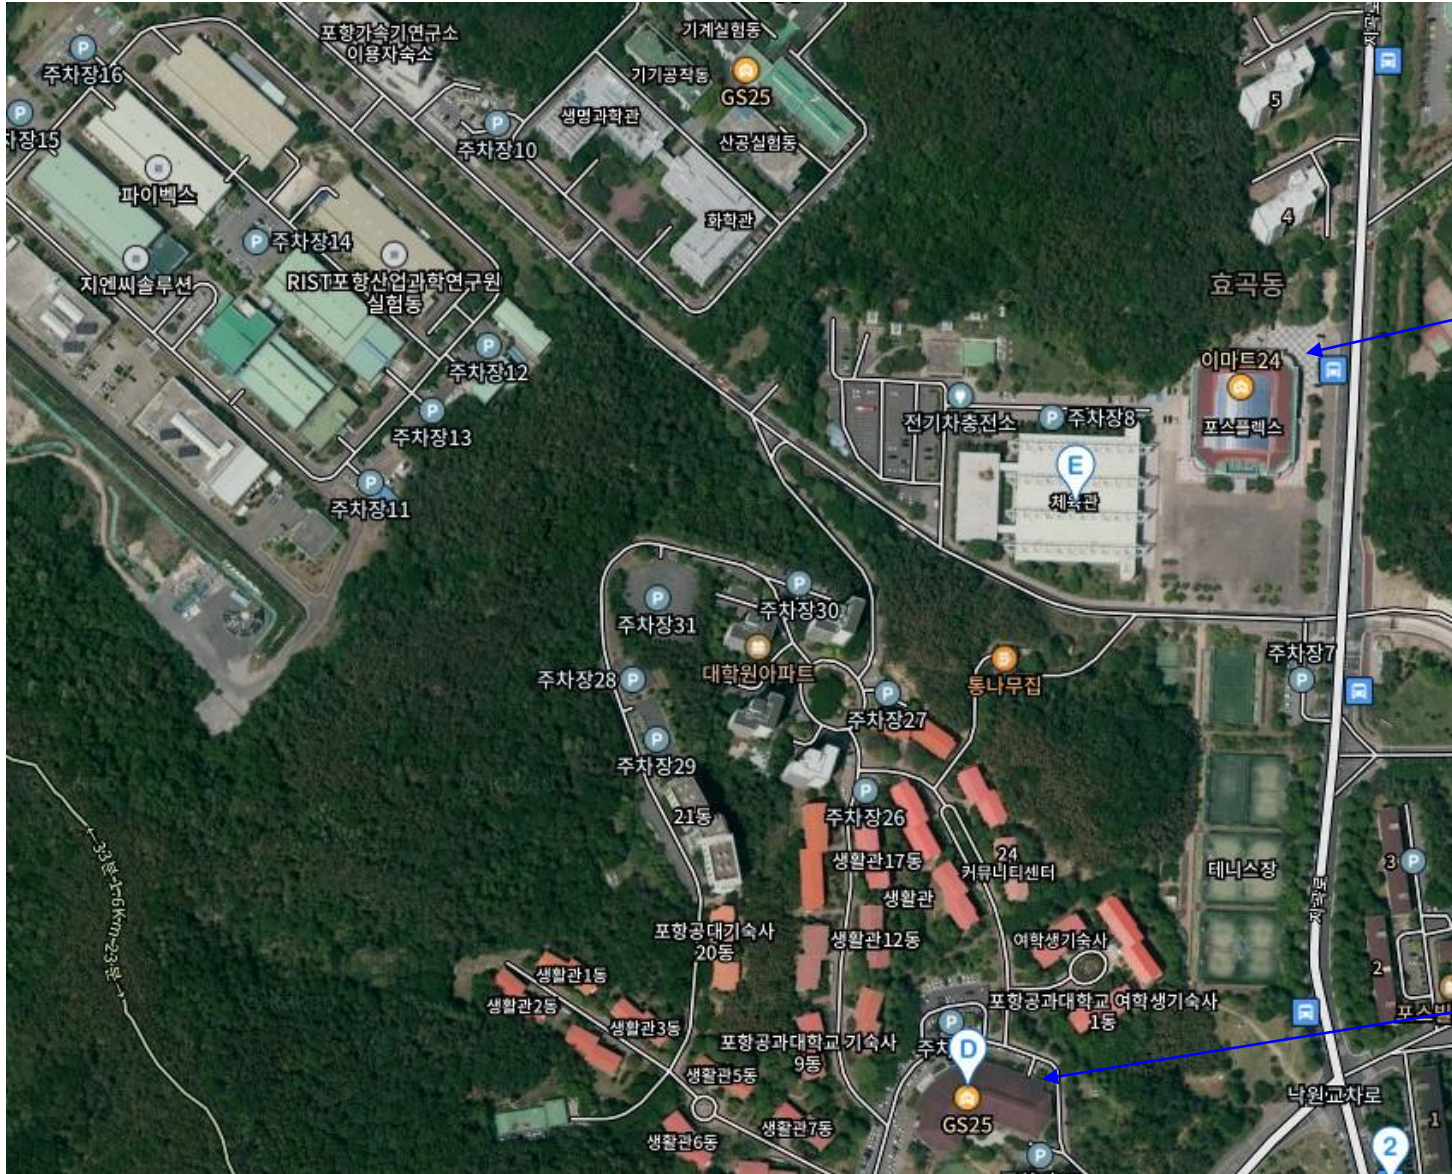

C: PAL Guest House

E-Mart 24

GS25

C: PAL Guest House, D: CVS Store GS25, Restaurant, Burger King, E: CVS Store E-Mart24

You can buy some needed things and foods from CVS stores (GS25 and E-Mart24). Next to GS25, there are a restaurant and a Burger King.